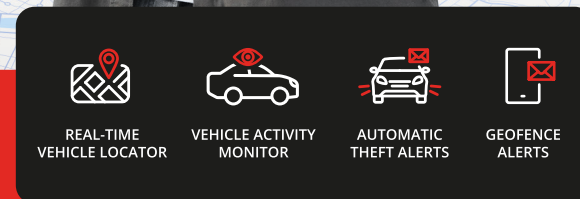

This brochure is for information purposes only. The terms of the protection device contract and its limited warranty are subject to exclusions and limitations, as set forth in that contract and the limited warranty, and may vary in different regions. The terms and conditions of the contract for the optional purchase of the protection device and its services may vary according to the services chosen by you. All Guidepoint Connected Car Devices and Recovery Systems require a constant 12-volt power source as well as cellular and GPS Satellite service to be available and operating for your features to function properly. (See terms and conditions for complete details).